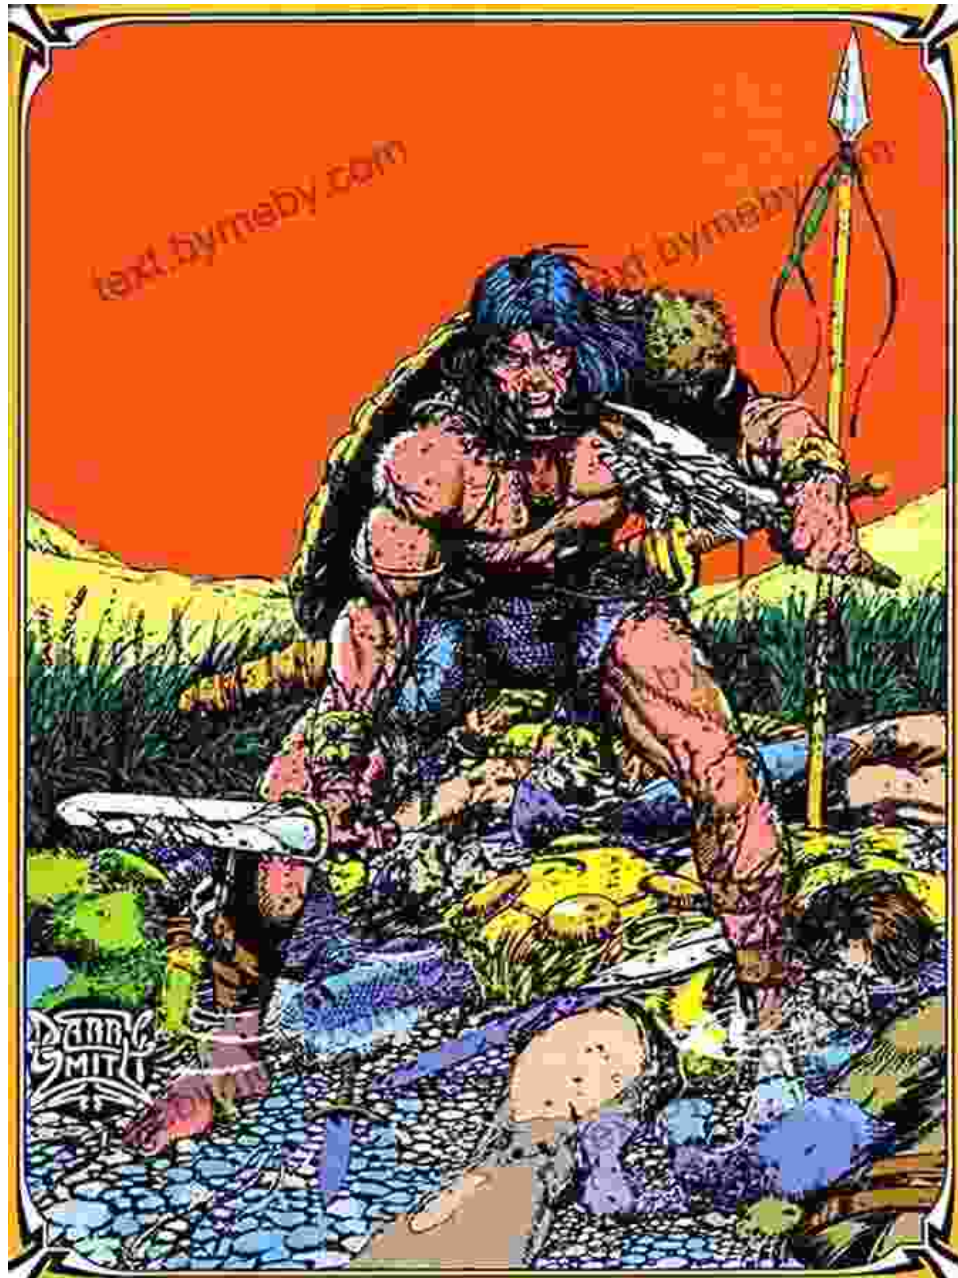

Journey Through the Savage Lands with Conan the Barbarian: A Comprehensive Guide to the 1970-1993 Marvel Comics by Roy Thomas

Conan The Barbarian (1970-1993) #61 by Roy Thomas

★ ★ ★ ★ ☆ 4 out of 5

Language : English

File size : 76366 KB

Screen Reader : Supported

Print length : 18 pages

FREE

DOWNLOAD E-BOOK

: The Birth of a Legend

In the realm of fantasy literature, few characters command the same unwavering admiration and enduring legacy as Conan the Barbarian. Created by Robert E. Howard in 1932, this enigmatic warrior from the fictional Hyborian Age captured the imagination of countless readers with his raw physical prowess, indomitable spirit, and unwavering loyalty to his code of honor.

In 1970, Marvel Comics took up the mantle of bringing Conan's adventures to the world of sequential storytelling. Under the visionary guidance of writer Roy Thomas, the Marvel Conan series became an instant critical and commercial success, propelling the Cimmerian to even greater heights of popularity.

Thomas's Conan was a complex and multifaceted hero, driven by a thirst for adventure but also burdened by the weight of his past. He was a master swordsman and a cunning strategist, but also capable of great compassion and loyalty. Alongside his faithful companions, such as the enigmatic Valeria and the loyal Belit, Conan faced countless challenges and emerged victorious through a combination of strength, wit, and unwavering determination.